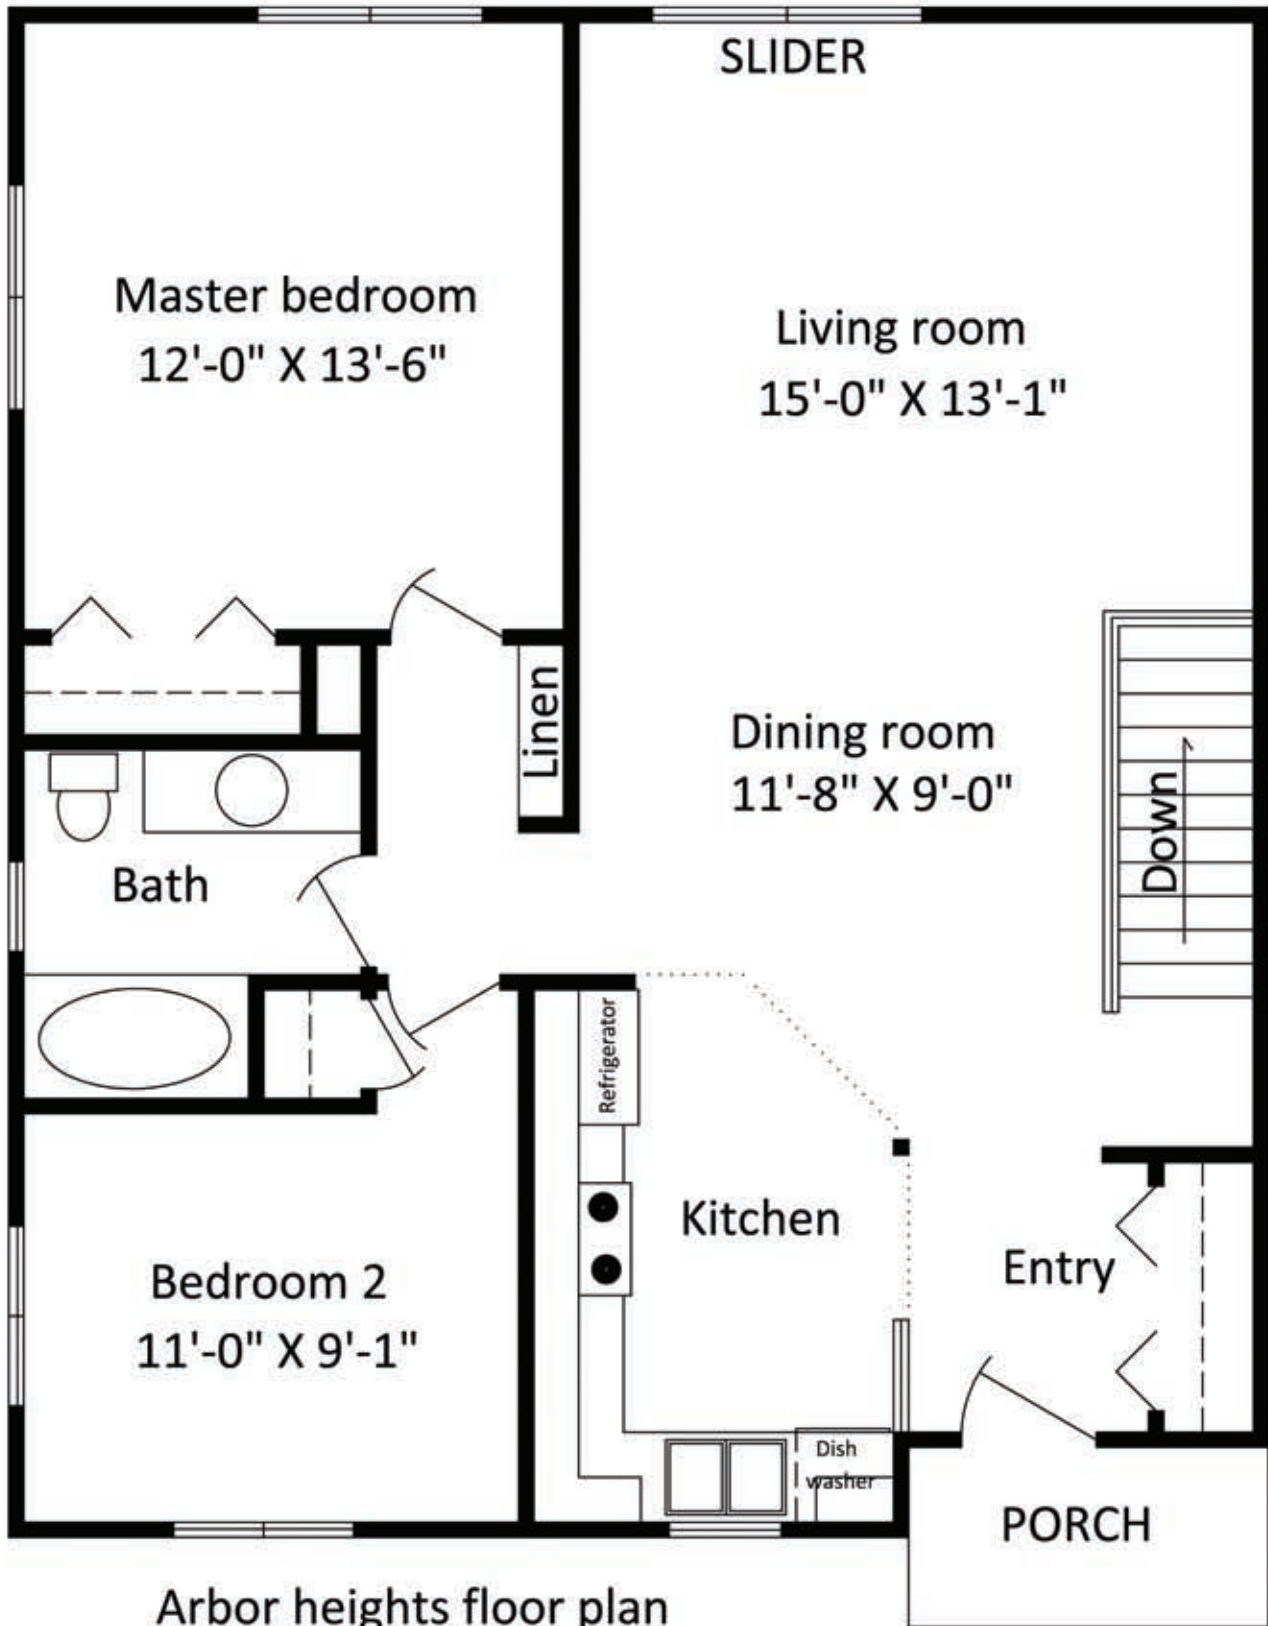

# Arbor Heights Main Level Plan

Arbor heights floor plan  
963 SQ. FT.