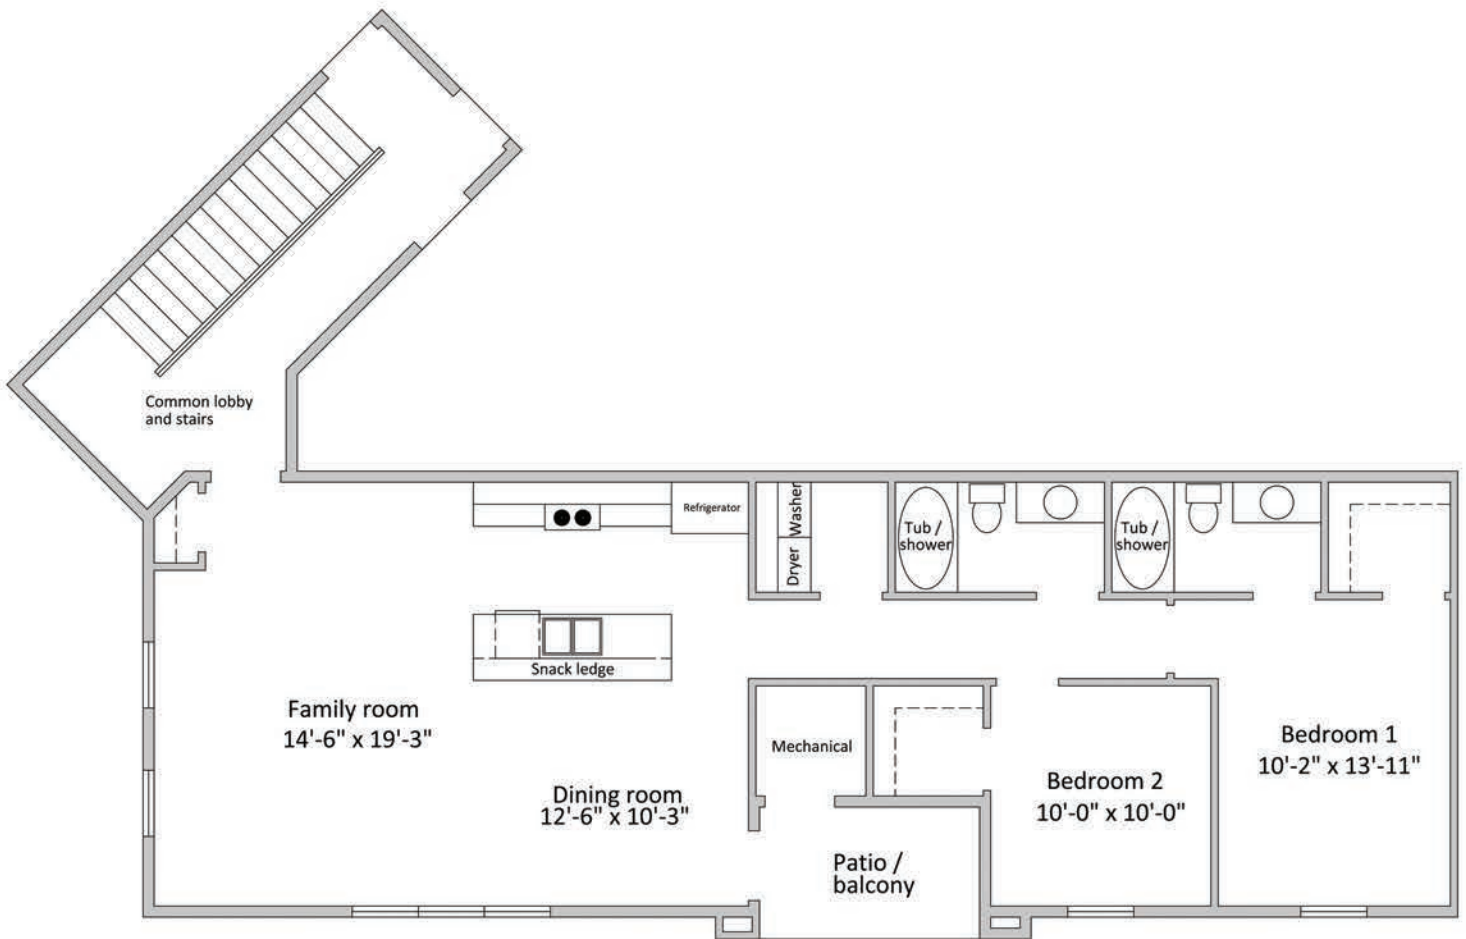

VALLEY VISTA APARTMENTS

Sunrise Vista

2 Bedrooms, 2 Baths

1100 sq ft
2 bedroom 2 bath

Also specializing in
CUSTOM HOMES AND BUILDING SITES

616.457.3450
www.koetjebuilders.com