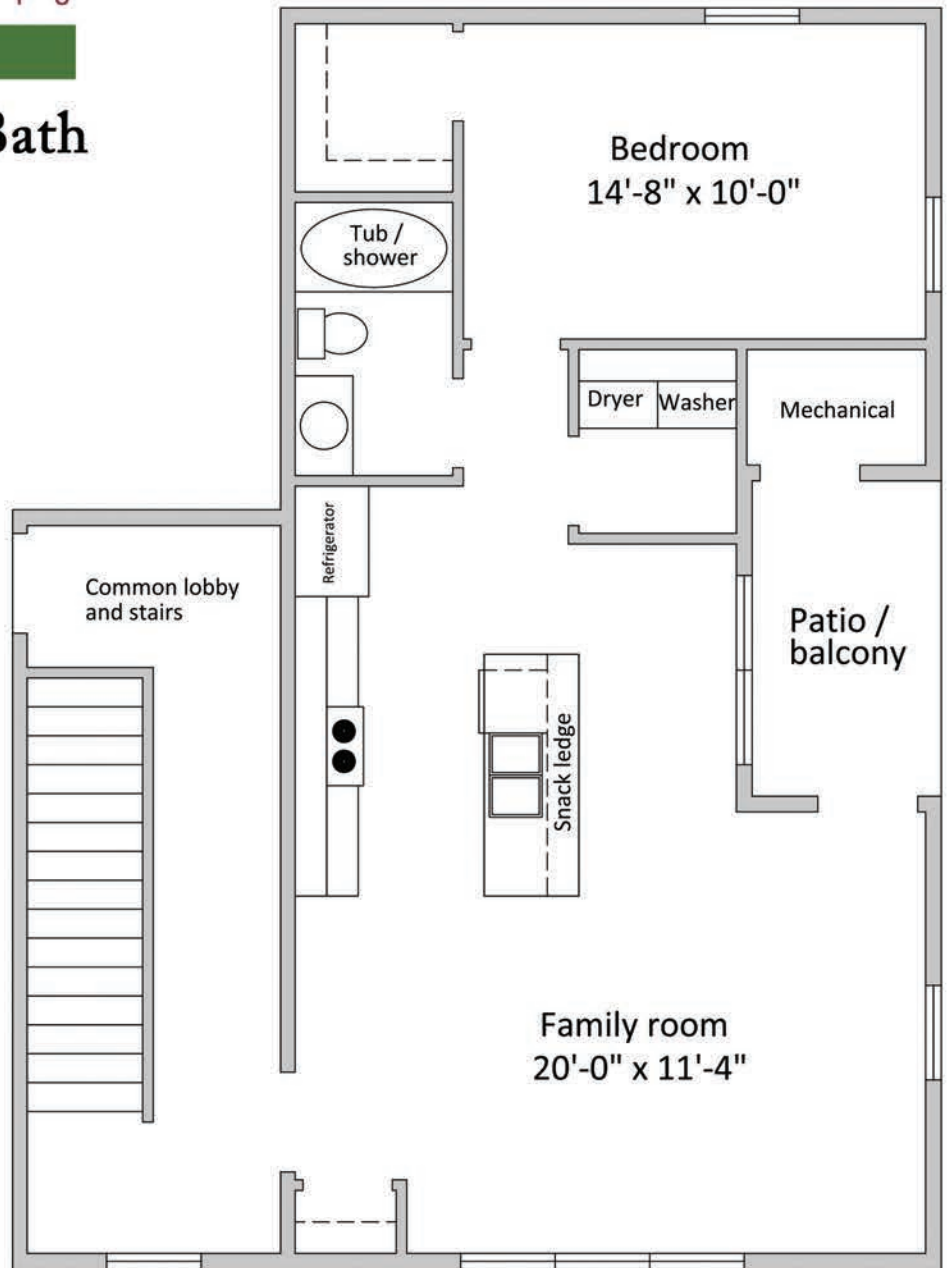

VALLEY VISTA APARTMENTS

Sunrise Vista

1 Bedroom, 1 Bath

733 sq ft
1 bedroom

Also specializing in
CUSTOM HOMES AND BUILDING SITES

616.457.3450
www.koetjebuilders.com