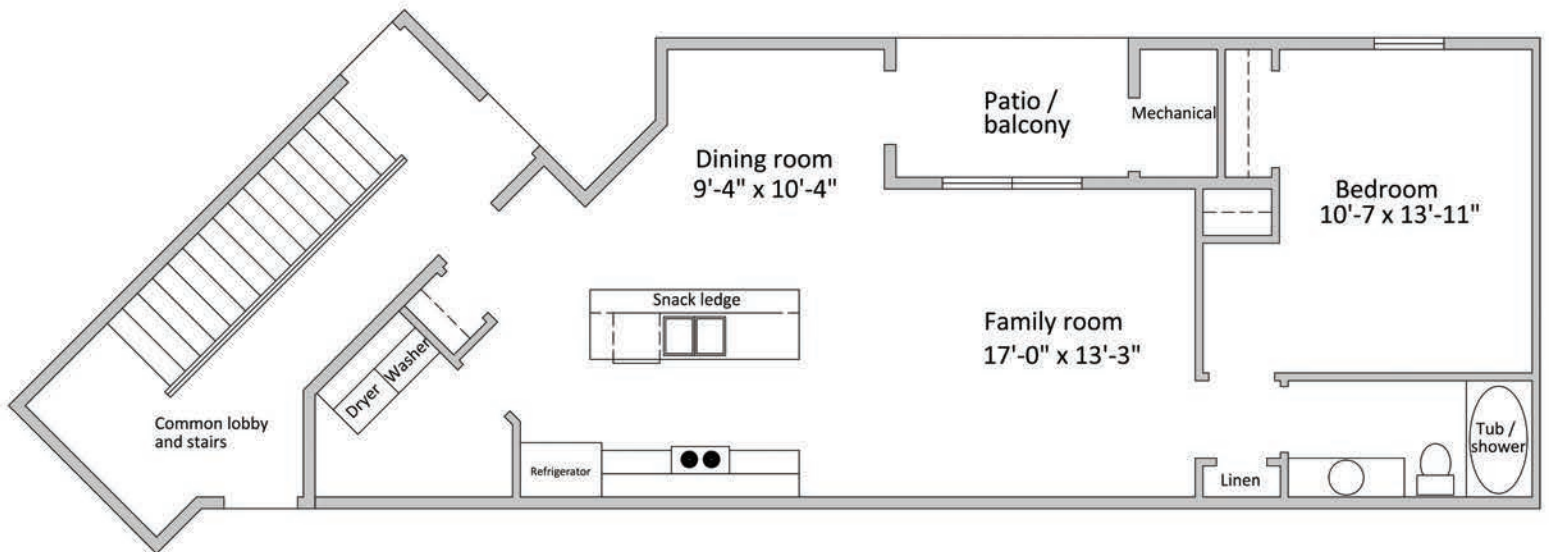

VALLEY VISTA APARTMENTS

Sunrise Vista

1 Bedroom, 1 Bath

819 sq ft
1 bedroom 1 bath

Also specializing in
CUSTOM HOMES AND BUILDING SITES

616.457.3450
www.koetjebuilders.com