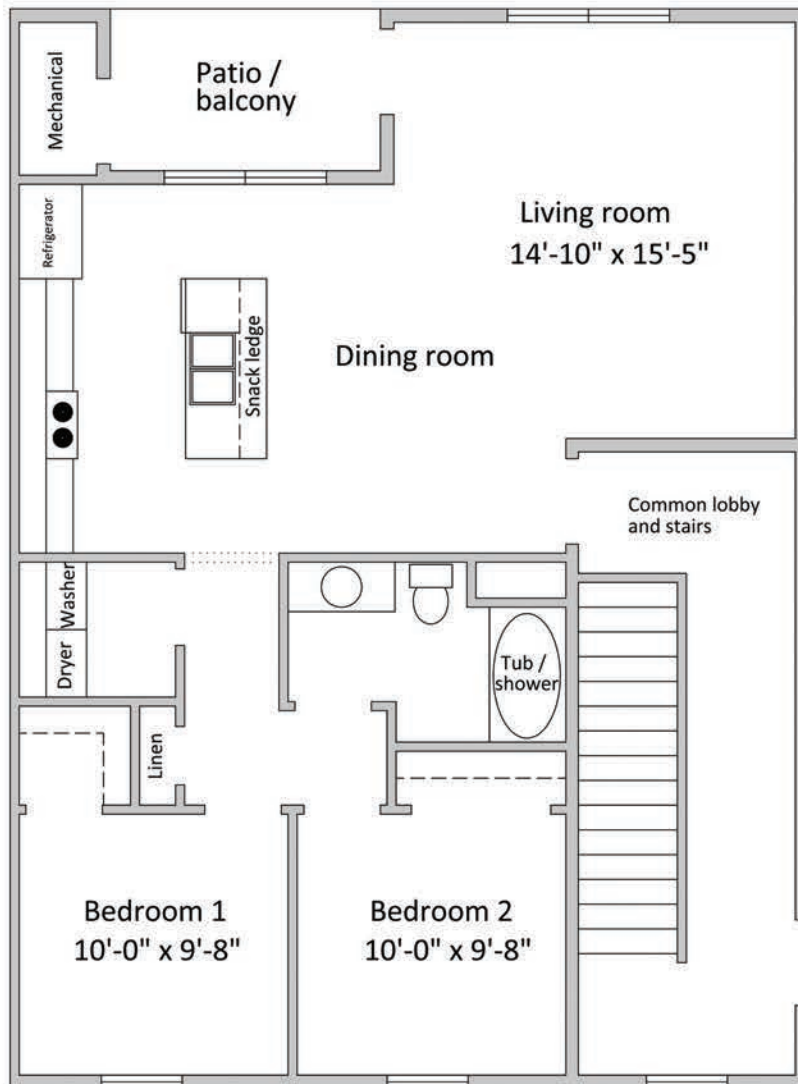

VALLEY VISTA APARTMENTS

Sunrise Vista

2 Bedrooms, 1 Bath

890 sq ft
2 bedroom 1 bath

Also specializing in
CUSTOM HOMES AND BUILDING SITES

616.457.3450
www.koetjebuilders.com