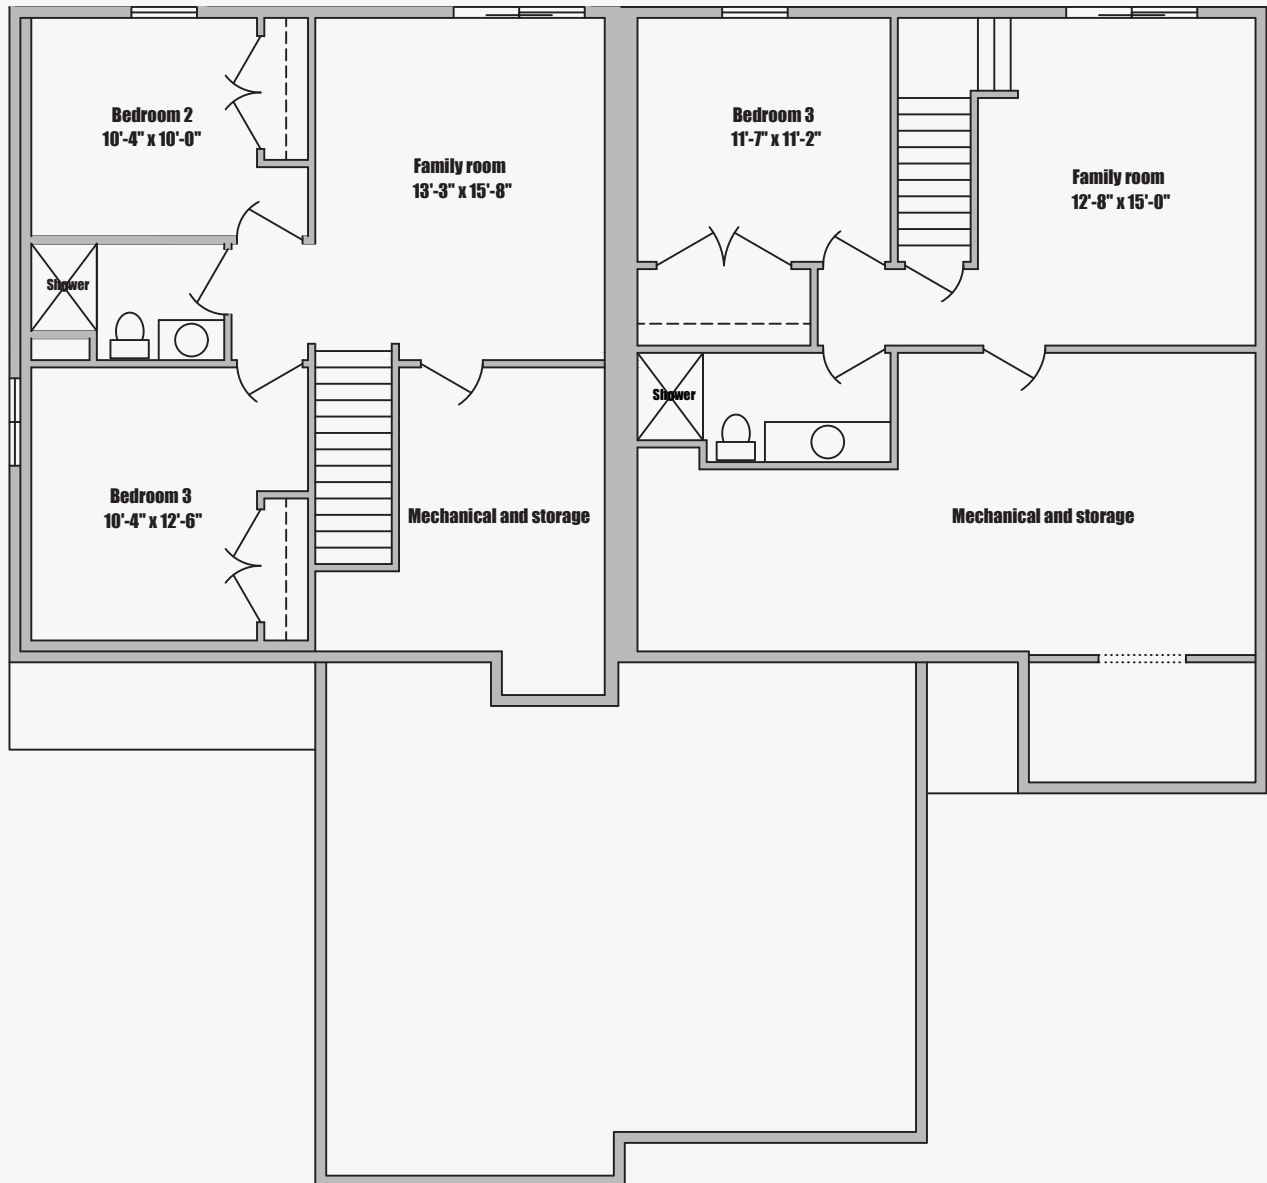

VALLEY VISTA
TOWNHOMES

Main Floor | Outside Unit - 847 sq ft

Main Floor | Inside Unit - 950 sq ft

Lower Level | Outside Unit - 650 sq ft

Lower Level | Inside Unit - 532 sq ft

547 Baldwin St
Jenison MI 49428
616.457.3450