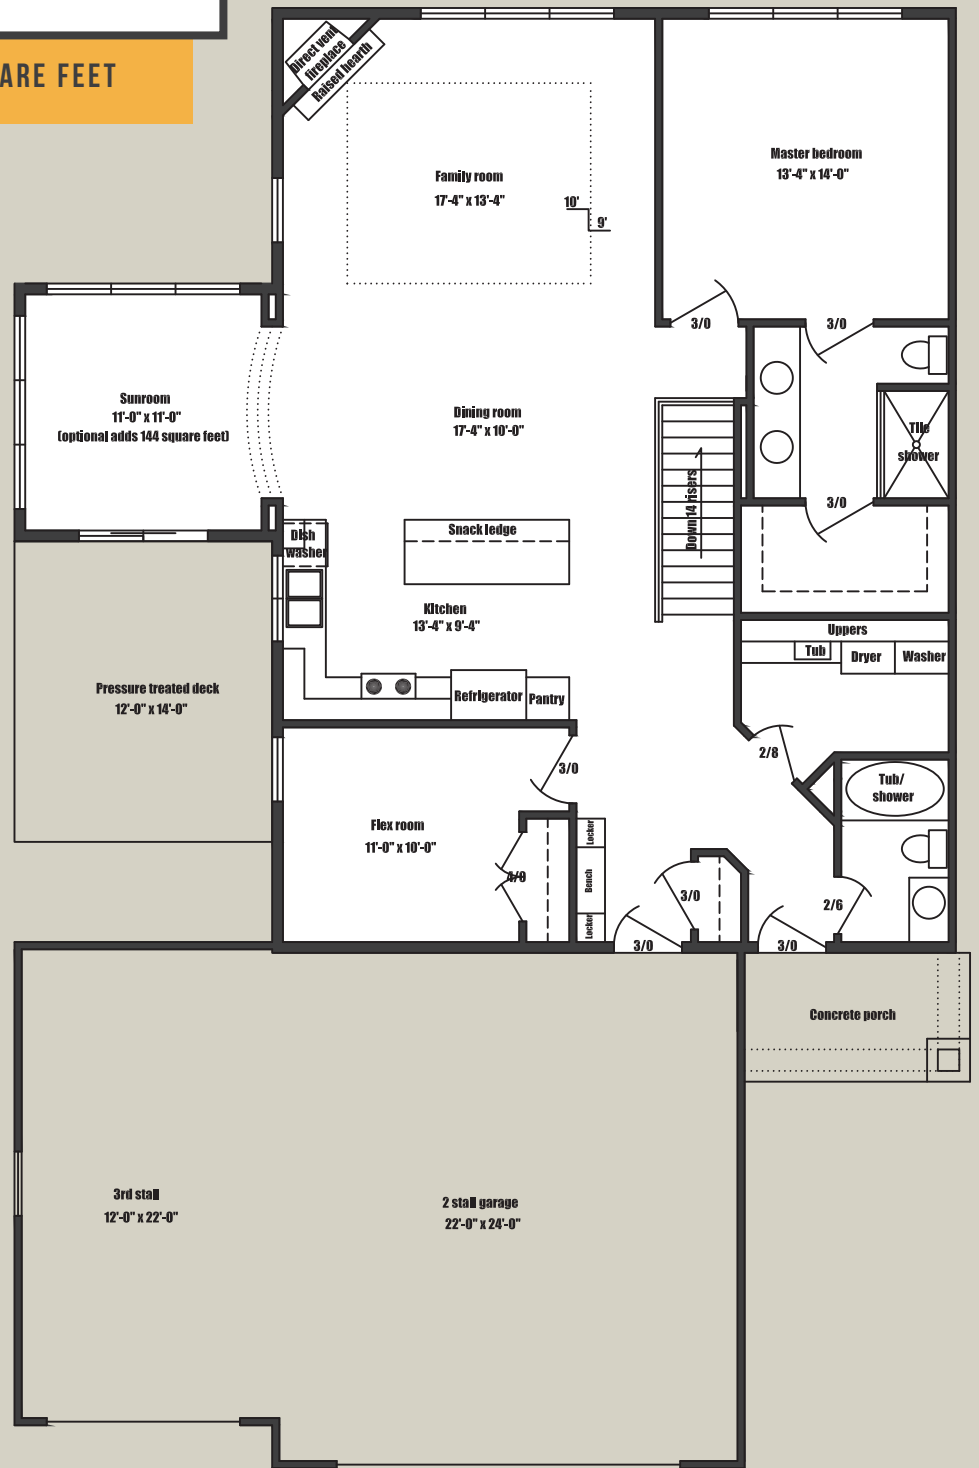

AMBER MEADOWS

CONDOMINIUMS

THE MEADOW | 1400 SQUARE FEET

547 Baldwin St
Jenison MI 49428
616.457.3450

www.koetjebuilders.com

EQUAL HOUSING
OPPORTUNITY

AMBER MEADOWS
CONDOMINIUMS

THE SAVANNA | 1240 SQUARE FEET