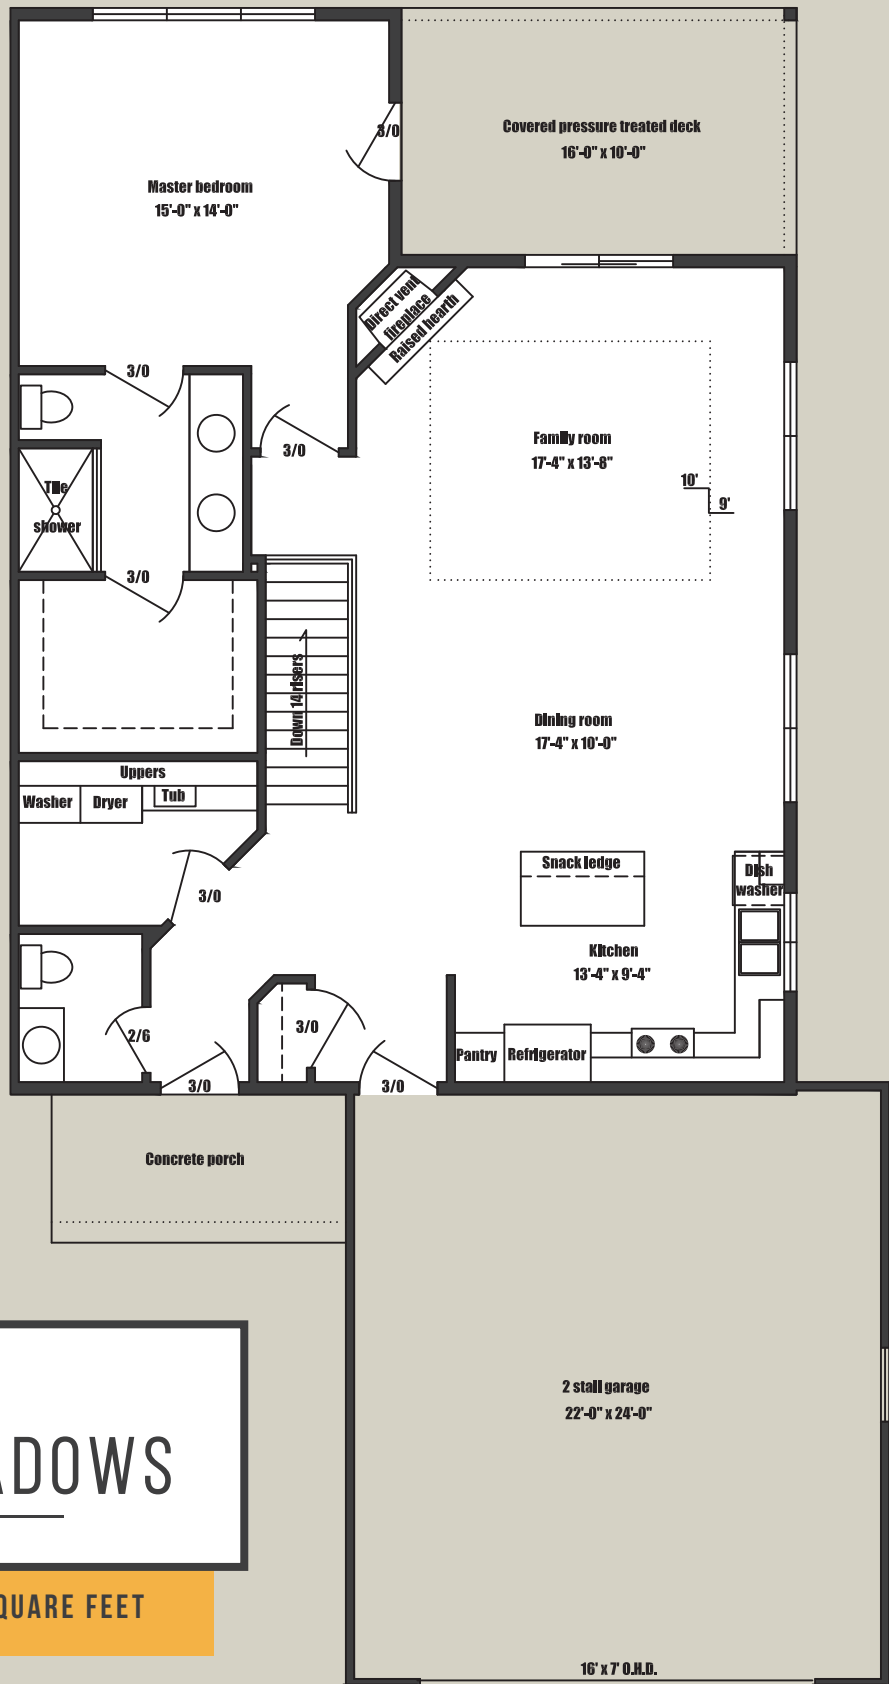

AMBER MEADOWS

CONDOMINIUMS

THE MEADOW | 1400 SQUARE FEET

547 Baldwin St
Jenison MI 49428
616.457.3450

www.koetjebuilders.com

EQUAL HOUSING
OPPORTUNITY

AMBER MEADOWS
CONDOMINIUMS

THE SAVANNA | 1240 SQUARE FEET